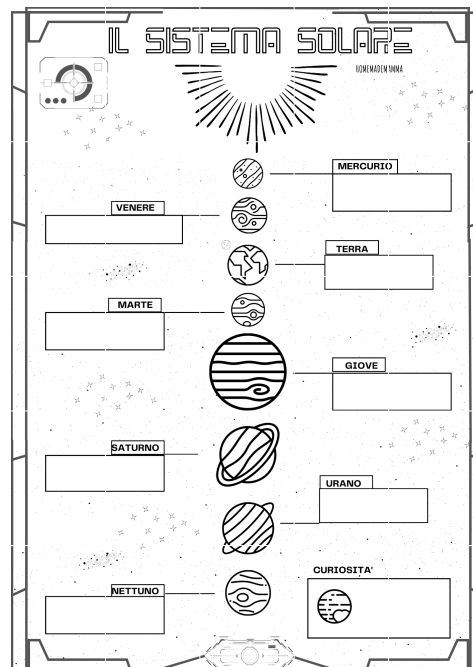

Your settings for this Block Poster are:

Pages Wide

5

Orientation

PORTRAIT

Paper Format

A4

Border Setting

With Borders

You can find tips on printing, assembling and putting up your poster at www.blockposters.com

Enjoy your Block Poster!

IL SISISI

SOLAAR

HOMEMADEM.

DE

AMMA

VENERE

MERCURIUS

TERRA

MARTE

GIOVE

SATURNO

URANO

NETTUNO

CURIOSITA'

created using

BLOCK

POSTERS