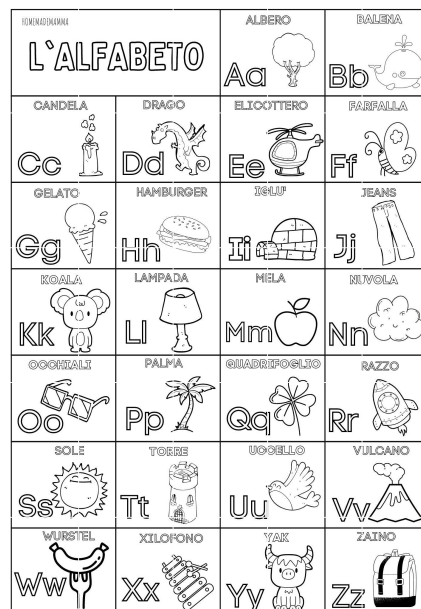

Your settings for this Block Poster are:

Pages Wide

5

Orientation

PORTRAIT

Paper Format

A4

Border Setting

With Borders

You can find tips on printing, assembling and putting up your poster at [www.blockposters.com](http://www.blockposters.com)

Enjoy your Block Poster!

HOMEMADEMAMMA

L'AI

CANDEL

---

LFABE!